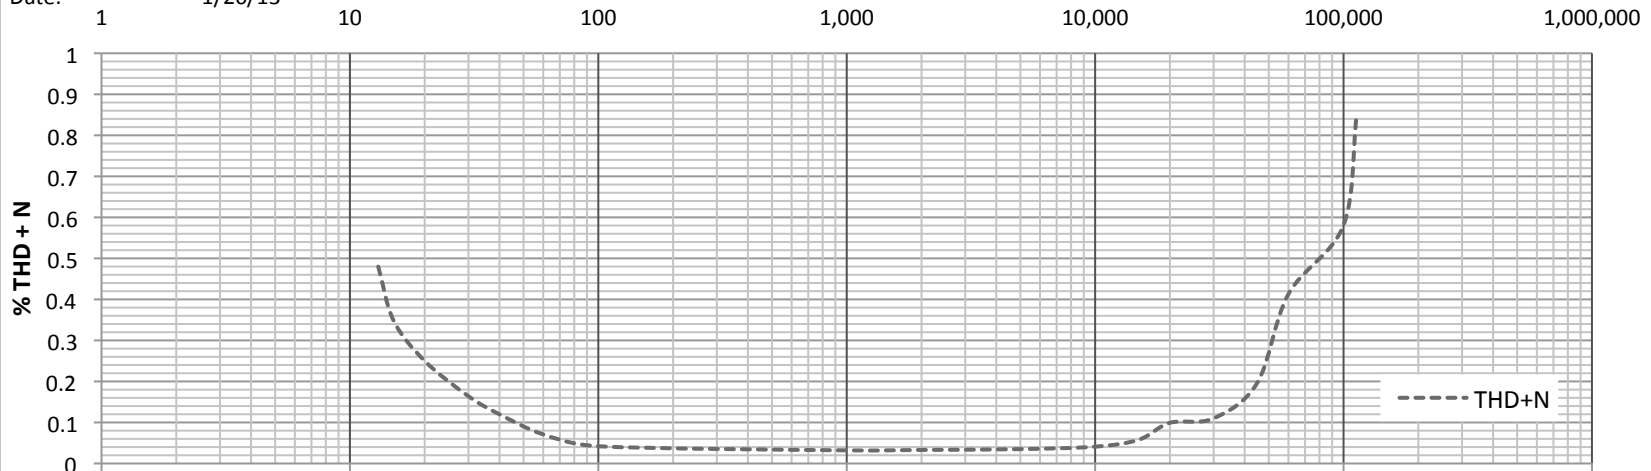

Bandwidth Audio 288 Mono Amplifier

Serial #: 001
Rev: 1.1
Date: 1/26/13

1 Watt Bandwidth and % THD + N

1 Watt THD + N @ 1Khz: 0.032%
1 Watt Bandwidth @ -0.5db: < 13Hz - 50KHz

Frequency Hz