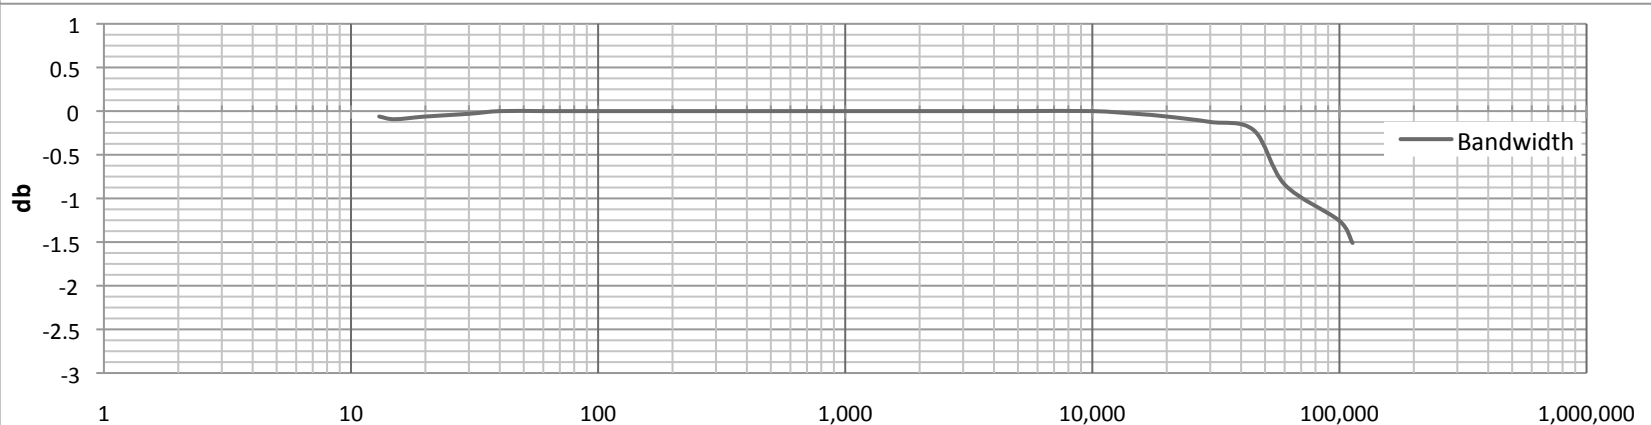

Bandwidth Audio 288 Mono Amplifier

Serial #: 001
Rev: 1.1
Date: 1/26/13

1 Watt Bandwidth and % THD + N

1 Watt THD + N @ 1Khz: 0.032%
1 Watt Bandwidth @ -0.5db: < 13Hz - 50KHz

Frequency Hz